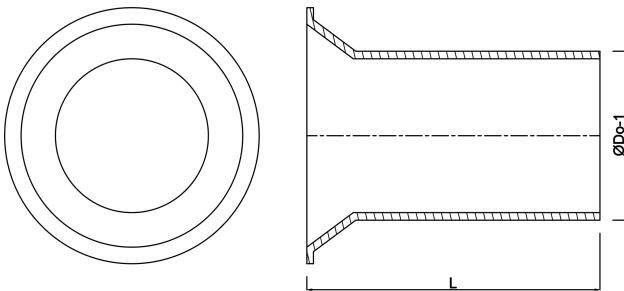

TECHNICAL SPECIFICATIONS

Type made from tubing

Material PVC

Connection glue spigot

Size 200 mm

DIMENSIONS

L 210 mm

ØDo-1 200 mm

Last modified date: 25/05/2026

Bosta UK Ltd.
Reflection House
Olding Road
Bury St. Edmunds
Suffolk
IP33 3TA
T +44 (0) 1284 716580