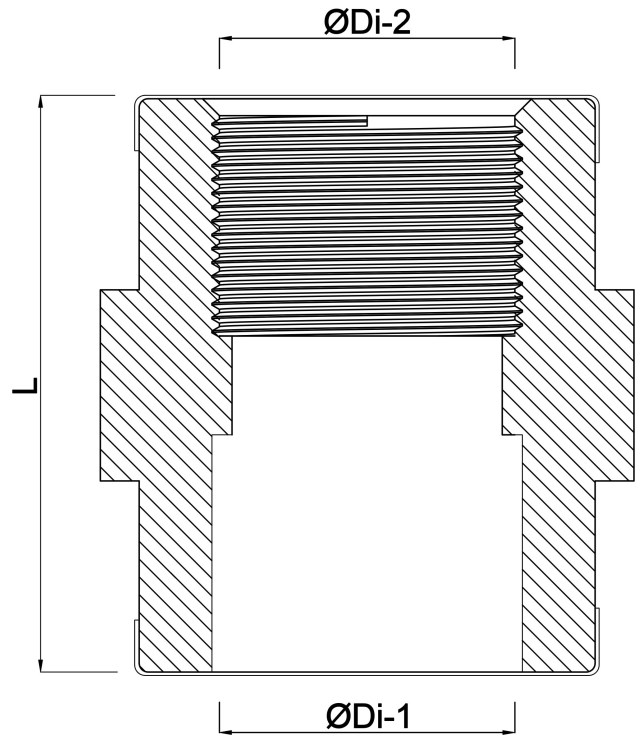

**VDL Adaptor socket PVC-U 25  
mm x 3/4" glue socket x female  
thread 16bar grey with  
stainless steel ring type  
reinforced (7002756)**

**V-L** Van de Lande

# TECHNICAL SPECIFICATIONS

Colour	grey
Type	reinforced
Material	PVC-U
Feature	with stainless steel ring
Connection	glue socket x female thread
Size	25 mm x 3/4"
Pressure	16 bar

# DIMENSIONS

F-1	16 mm
F-2	16 mm
L	39 mm
ØDi-1	25 mm
ØDi-2	3/4 "

**Last modified date: 25/05/2026**

Bosta UK Ltd.  
Reflection House  
Olding Road  
Bury St. Edmunds  
Suffolk  
IP33 3TA  
T +44 (0) 1284 716580  
E [enquiries@bosta.co.uk](mailto:enquiries@bosta.co.uk)  
<http://www.bosta.com>