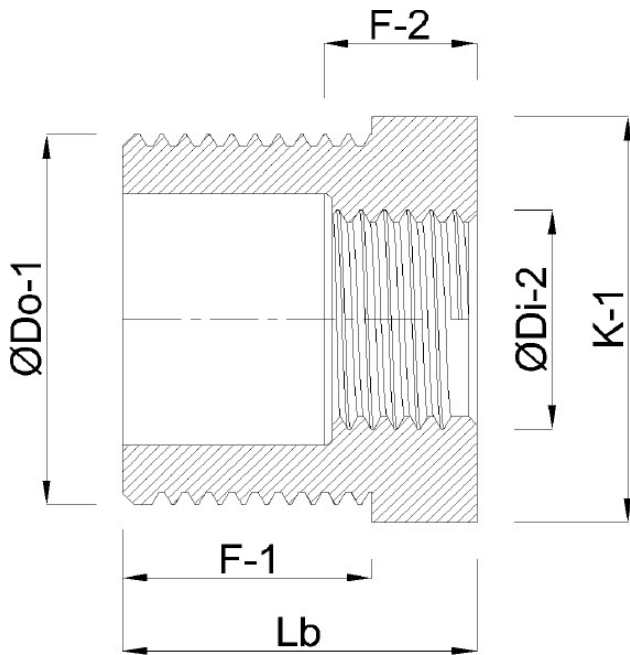

**Profec Nr. 241 Reducer bush  
stainless steel 316 2" x 3/4"  
male thread x female thread  
16bar (0080372)**

# TECHNICAL SPECIFICATIONS

Material	stainless steel 316
Connection	male thread x female thread
Fitting nr.	Nr. 241
Pressure	16 bar
Max. temp.	100 °C
Size	2" x 3/4"

## DIMENSIONS

F-1	25 mm
F-2	8.4 mm
K-1	62 mm
Lb	32 mm
ØDi-2	3/4 "
ØDo-1	2 "

**Last modified date: 22/06/2026**

Bosta UK Ltd.  
Reflection House  
Olding Road  
Bury St. Edmunds  
Suffolk  
IP33 3TA  
T +44 (0) 1284 716580  
E [enquiries@bosta.co.uk](mailto:enquiries@bosta.co.uk)  
<http://www.bosta.com>