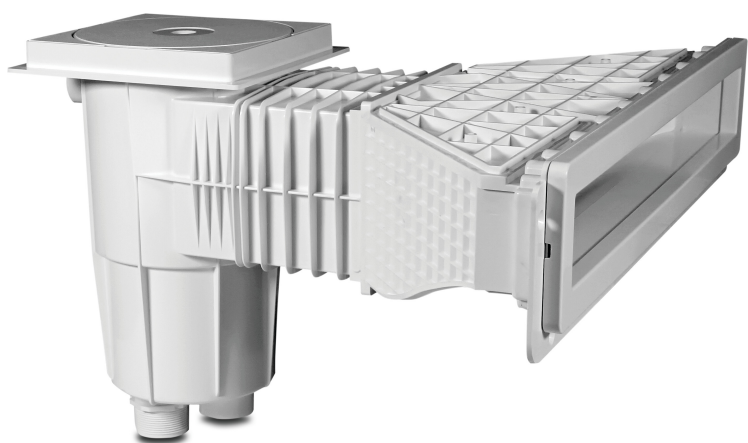

**Flotide Skimmer ABS 1 1/2" x
M6 female thread white
rectangular type High
Waterline liner pools (7035013)**

FLOTIDE

TECHNICAL SPECIFICATIONS

Colour	white
Type	High Waterline liner pools
Material	ABS/stainless steel
Suitable for	liner pools
Model	rectangular
Connection	female thread
Size	1 1/2" x M6

DIMENSIONS

A	584.6 mm
B	416.3 mm
C	654.9 mm
D	122.1 mm
E	247.8 mm
F	398.8 mm
G	600 mm
H	67.2 mm

Last modified date: 10/03/2026

Bosta UK Ltd.
Reflection House
Olding Road
Bury St. Edmunds
Suffolk
IP33 3TA
T +44 (0) 1284 716580
E enquiries@bosta.co.uk
<http://www.bosta.com>