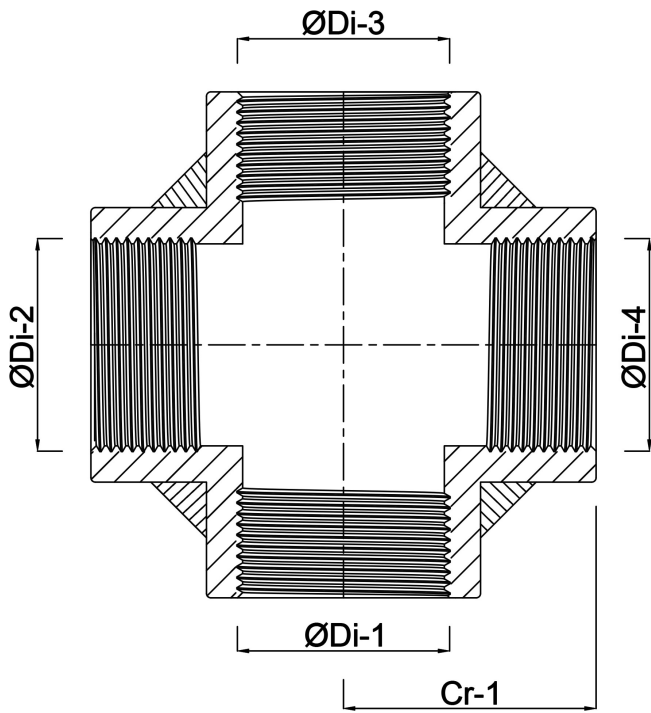

Last modified date: 13/03/2026

Bosta UK Ltd.
Reflection House
Olding Road
Bury St. Edmunds
Suffolk
IP33 3TA
T +44 (0) 1284 716580
E enquiries@bosta.co.uk
<http://www.bosta.com>