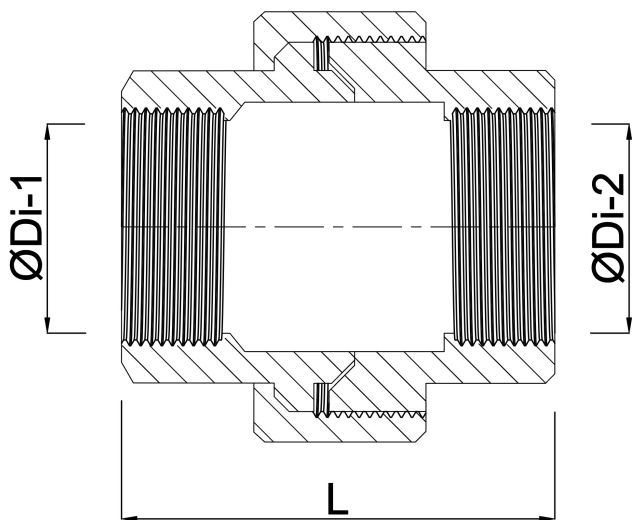

**Profec Nr. 340 Union coupler
cast iron black 2" female
thread 25bar DVGW type
conical (1134009)**

TECHNICAL SPECIFICATIONS

Type	conical
Material	cast iron black
Approval	DVGW
Connection	female thread
Fitting nr.	Nr. 340
Temperature range	-20°C - 120°C
Pressure	25 bar
Size	2"
Length	78 mm

DIMENSIONS

F-1	23 mm
F-2	23 mm
K-1	65 mm
K-2	65 mm
Kn	86 mm
L	76 mm

ØDi-1 2"

ØDi-2 2"

Last modified date: 24/05/2026

Bosta UK Ltd.
Reflection House
Olding Road
Bury St. Edmunds
Suffolk
IP33 3TA
T +44 (0) 1284 716580
E enquiries@bosta.co.uk
<http://www.bosta.com>