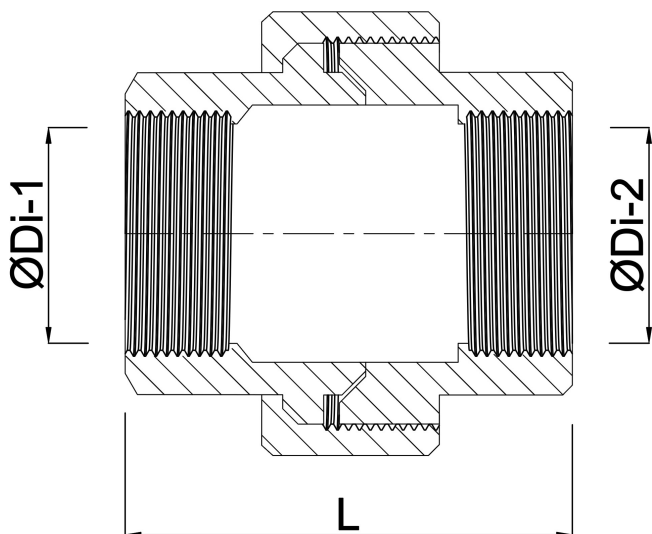

**Profec Nr. 340 Union coupler
cast iron black 2" female
thread 25bar DVGW type
conical (1134009)**

TECHNICAL SPECIFICATIONS

Type	conical
Material	cast iron black
Approval	DVGW
Connection	female thread
Fitting nr.	Nr. 340
Temperature range	-20°C - 120°C
Pressure	25 bar
Size	2"
Length	78 mm

DIMENSIONS

F-1	23 mm
F-2	23 mm
K-1	65 mm
K-2	65 mm
Kn	86 mm
L	76 mm

ØDi-1 2"

ØDi-2 2"

Last modified date: 14/03/2026

Bosta UK Ltd.
Reflection House
Olding Road
Bury St. Edmunds
Suffolk
IP33 3TA
T +44 (0) 1284 716580
E enquiries@bosta.co.uk
<http://www.bosta.com>