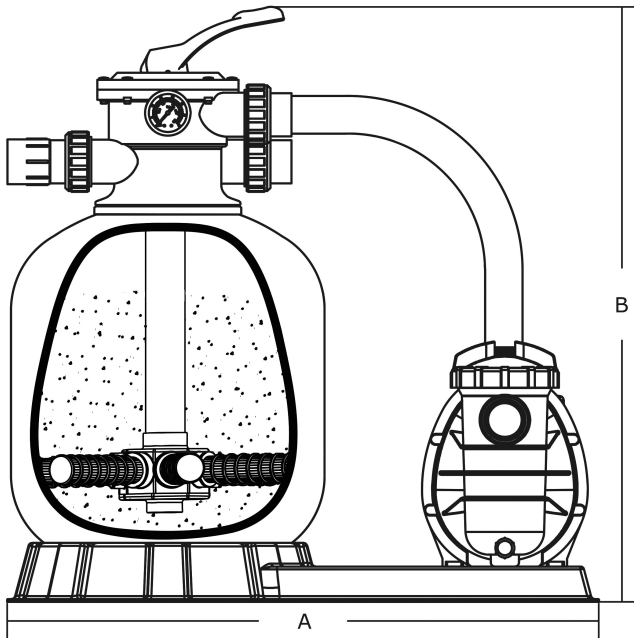

Flotide Pool Filter set
PE/fibreglass-reinforced
polyester 50 mm / 1 1/2"
metric/imperial glue socket
2,5bar 230VAC grey type
FSF450-6W with RCD plug
(0897596)

FLOTIDE

TECHNICAL SPECIFICATIONS

Colour	grey
Material	PE/fibreglass-reinforced polyester
Connection	metric/imperial glue socket
Voltage	230VAC
Frequency	50 Hz
Pressure	2,5 bar
Max. temp.	43 °C
Type	FSF450-6W
Size	50 mm / 1 1/2"
Diameter	455 mm
Weight	26.1 kg
Sand	45 kg
Max flow rate	8 m ³ /h
Pump	SS075
Max. pool vol.	40 m ³

DIMENSIONS

A 760 mm

B 813 mm

PRODUCT INFORMATION

PE/fibreglass-reinforced polyester double layered tank with unequalled strength and durability. Equipped with top mount 6-way valve and centrifugal pump with pre-filter. Switch off the pump before each lever action.

Features:

- Designed for domestic pools
- Simple operation with 6-way multi-port valve
- Equipped with RCD differential plug (30mA)

Last modified date: 08/03/2026

Bosta UK Ltd.
Reflection House

Olding Road
Bury St. Edmunds
Suffolk
IP33 3TA
T +44 (0) 1284 716580
E enquiries@bosta.co.uk
<http://www.bosta.com>