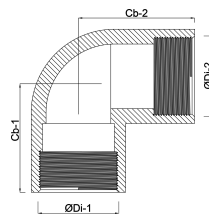

Profec Reducer elbow 90° PVC-U 3/4" x 1/2" female thread 10bar grey (0100349)

TECHNICAL SPECIFICATIONS

Colour	grey
Material	PVC-U
Connection	female thread
Pressure	10 bar
Size	3/4" x 1/2"

DIMENSIONS

Cb-1	33 mm
Cb-2	28 mm
F-1	16 mm
F-2	14 mm
ØDi-1	3/4 "
ØDi-2	1/2 "
β	90 °