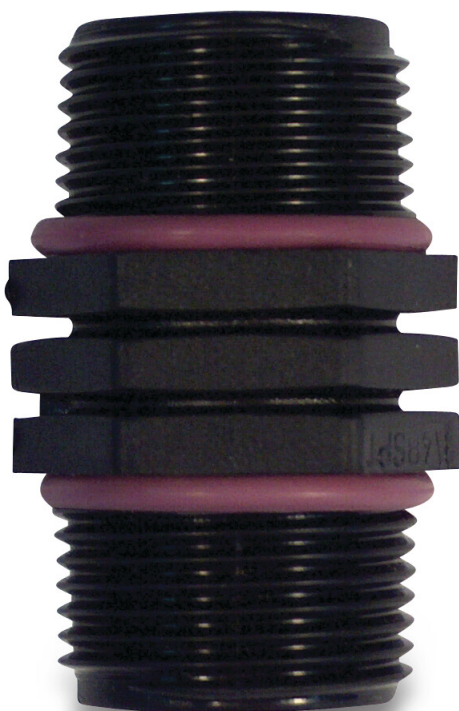

Tavlit Swivel nipple PP 3/4" male thread 10bar type Self Seal (7033553)

TECHNICAL SPECIFICATIONS

Type	Self Seal
------	-----------

Material	PP
----------	----

Connection	male thread
------------	-------------

Pressure	10 bar
----------	--------

Size	3/4"
------	------

PRODUCT INFORMATION

Swivel nipples are specially designed for electric valve assemblies. Comes with a short thread.

Last modified date: 27/05/2026