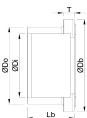

VDL Stub flange PVC-U 280 mm glue socket DN250 grey (7018246)

VL Van de Lande

TECHNICAL SPECIFICATIONS

Colour	grey
Material	PVC-U
Connection	glue socket
Size	280 mm
Packaging	2 pcs
DN	250
Outer ø	328 mm
Thickness	26 mm

DIMENSIONS

Db	328 mm
Lb	155 mm
T	26 mm
ØDi-1	280 mm
ØDo-1	305 mm

Last modified date: 14/03/2026

Bosta UK Ltd.
Reflection House
Olding Road
Bury St. Edmunds
Suffolk
IP33 3TA
T +44 (0) 1284 716580
E enquiries@bosta.co.uk
<http://www.bosta.com>