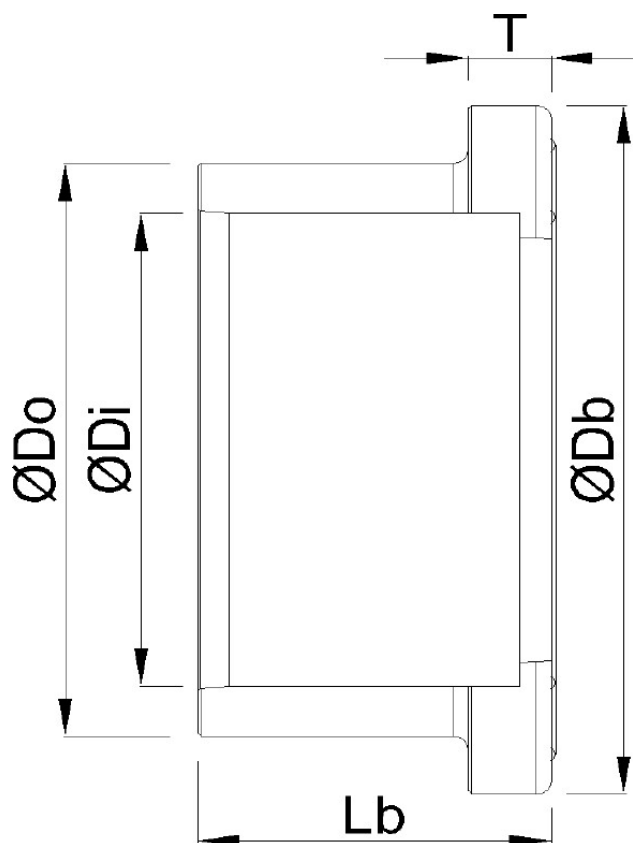

VDL Stub flange PVC-U 280 mm glue socket DN250 grey (7018246)

VL Van de Lande

TECHNICAL SPECIFICATIONS

Colour	grey
Material	PVC-U
Connection	glue socket
Size	280 mm
Packaging	2 pcs
DN	250
Outer ø	328 mm
Thickness	26 mm

DIMENSIONS

Db	328 mm
Lb	155 mm
T	26 mm
ØDi-1	280 mm
ØDo-1	305 mm

Last modified date: 25/05/2026

Bosta UK Ltd.
Reflection House
Olding Road
Bury St. Edmunds
Suffolk
IP33 3TA
T +44 (0) 1284 716580
E enquiries@bosta.co.uk
<http://www.bosta.com>