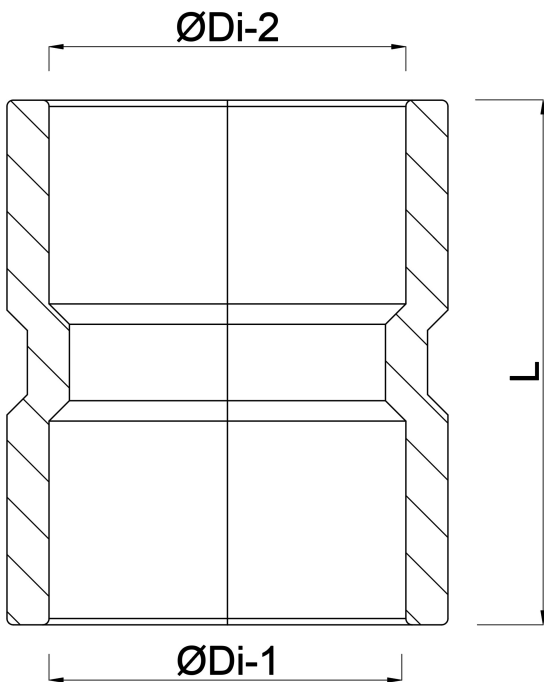

**Drainage socket PVC-U 125
mm glue socket grey KOMO**
(7016224)

TECHNICAL SPECIFICATIONS

Colour grey

Material PVC-U

Connection glue socket

Size 125 mm

DIMENSIONS

L 125 mm

ØDi-1 125 mm

ØDi-2 125 mm

Last modified date: 13/03/2026

Bosta UK Ltd.
Reflection House
Olding Road
Bury St. Edmunds
Suffolk
IP33 3TA
T +44 (0) 1284 716580
E enquiries@bosta.co.uk
<http://www.bosta.com>