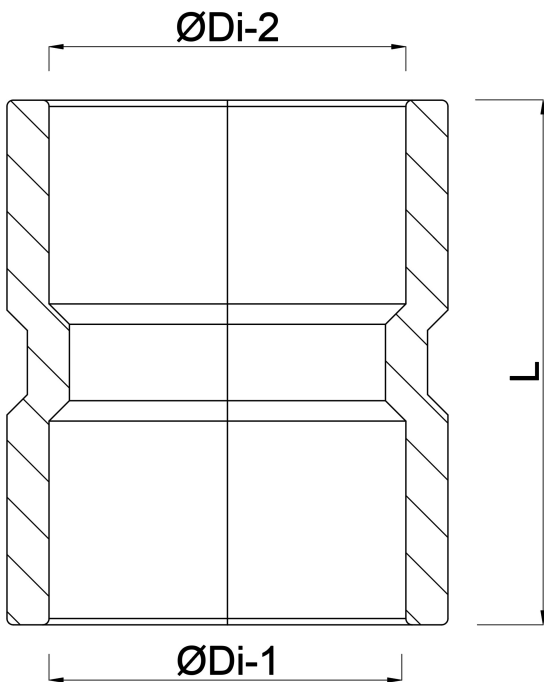

**Drainage socket PVC-U 125
mm glue socket grey KOMO**
(7016224)

TECHNICAL SPECIFICATIONS

Colour grey

Material PVC-U

Connection glue socket

Size 125 mm

DIMENSIONS

L 125 mm

ØDi-1 125 mm

ØDi-2 125 mm

Last modified date: 23/10/2025

Bosta UK Ltd.
Reflection House
Olding Road
Bury St. Edmunds
Suffolk
IP33 3TA
T +44 (0) 1284 716580
E enquiries@bosta.co.uk
<http://www.bosta.com>