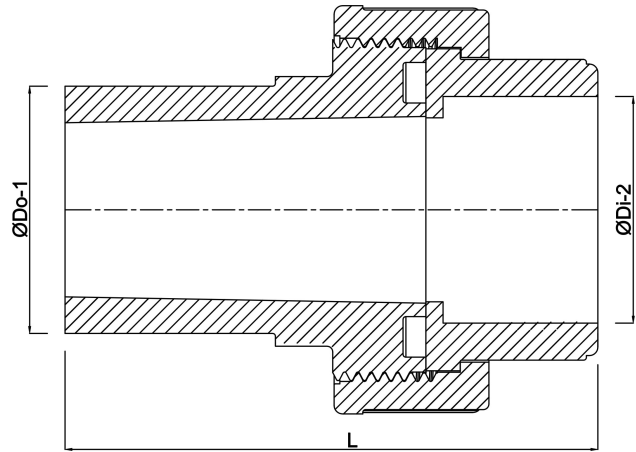

**VDL Union coupler PVC-U/PE
90 mm glue socket x spigot
SDR17 7,5bar grey (7018211)**

VL Van de Lande

TECHNICAL SPECIFICATIONS

Colour	grey
Material	PVC-U/PE
Material seal	EPDM
Connection	glue socket x spigot
Class	SDR17
Pressure	7,5 bar
Size	90 mm

DIMENSIONS

L	210 mm
P-2	90 mm
ØDi-2	90 mm
ØDo-1	90 mm

Last modified date: 27/05/2026

Bosta UK Ltd.
Reflection House
Olding Road
Bury St. Edmunds
Suffolk
IP33 3TA
T +44 (0) 1284 716580
E enquiries@bosta.co.uk
<http://www.bosta.com>