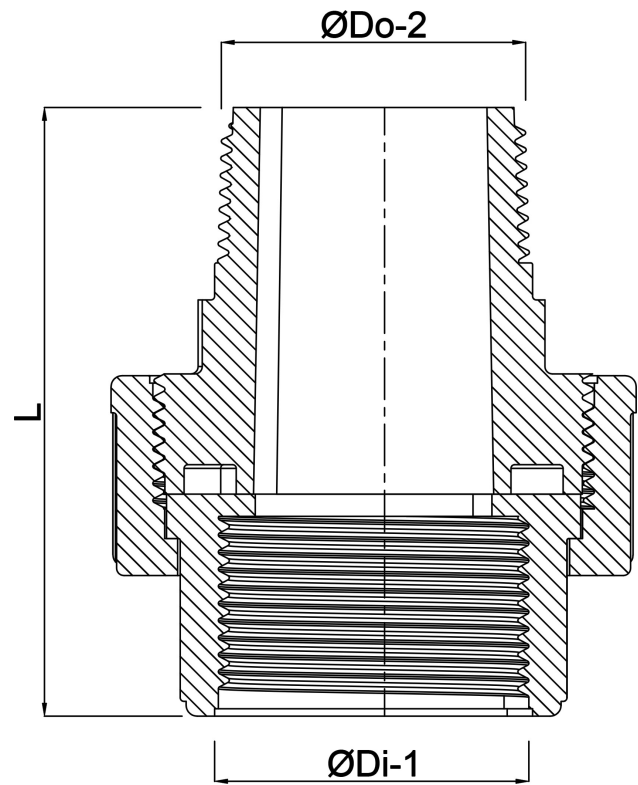

**Profec Union coupler PVC-U 1
1/4" female thread x male
thread 10bar grey (0100103)**

TECHNICAL SPECIFICATIONS

Colour	grey
Material	PVC-U
Connection	female thread x male thread
Pressure	10 bar
Size	1 1/4"

DIMENSIONS

Do-n	71 mm
Hi-1	30 mm
L	82 mm
Lb	52 mm
ØDi-1	1 1/4 "
ØDo-2	1 1/4 "

Last modified date: 22/05/2026

Bosta UK Ltd.
Reflection House
Olding Road
Bury St. Edmunds
Suffolk
IP33 3TA
T +44 (0) 1284 716580
E enquiries@bosta.co.uk
<http://www.bosta.com>