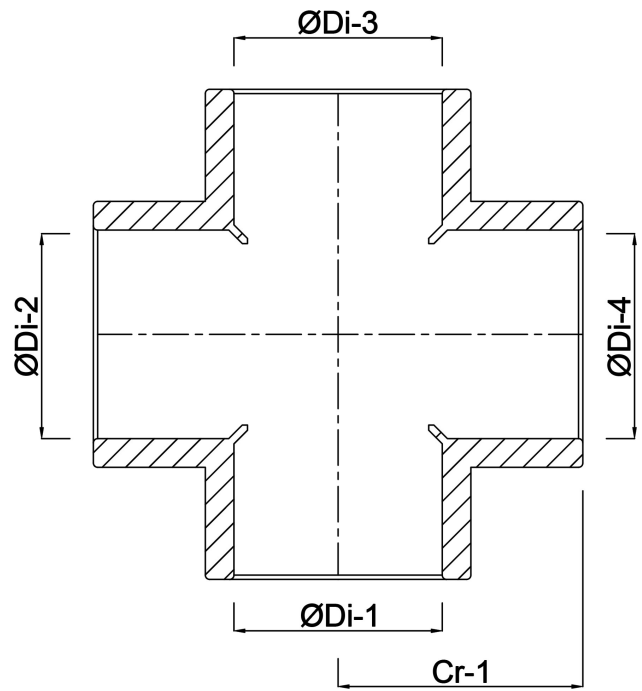

VDL Cross-piece PVC-U 25 mm glue socket 16bar grey (7002641)

VL Van de Lande

TECHNICAL SPECIFICATIONS

Colour grey

Material PVC-U

Size 25 mm

Connection glue socket

Pressure 16 bar

DIMENSIONS

Cr-1 33 mm

L 66 mm

ØDi-1 25 mm

ØDi-2 25 mm

ØDi-3 25 mm

ØDi-4 25 mm

Last modified date: 24/05/2026