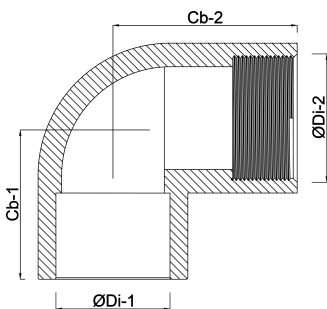

**VDL Adaptor elbow 90° PVC-U  
20 mm x 1/2" glue socket x  
female thread 16bar grey with  
stainless steel ring type  
reinforced (7002632)**

**V-L Van de Lande**

# TECHNICAL SPECIFICATIONS

Colour	grey
Type	reinforced
Material	PVC-U
Feature	with stainless steel ring
Connection	glue socket x female thread
Size	20 mm x 1/2"
Pressure	16 bar

## DIMENSIONS

Cb-1	27 mm
Cb-2	27 mm
ØDi-1	20 mm
ØDi-2	1/2 "

**Last modified date: 14/03/2026**

Bosta UK Ltd.  
Reflection House  
Olding Road  
Bury St. Edmunds  
Suffolk  
IP33 3TA  
T +44 (0) 1284 716580  
E [enquiries@bosta.co.uk](mailto:enquiries@bosta.co.uk)  
<http://www.bosta.com>