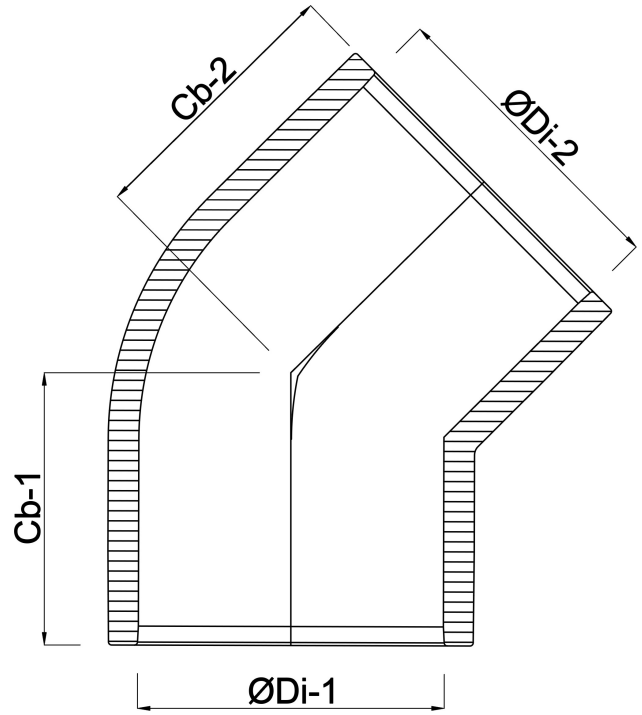

**VDL Elbow 45° PVC-U 200 mm
glue socket 10bar grey
(7002619)**

VL Van de Lande

TECHNICAL SPECIFICATIONS

| | |
|------------|-------------|
| Colour | grey |
| Material | PVC-U |
| Size | 200 mm |
| Connection | glue socket |
| Pressure | 10 bar |

DIMENSIONS

| | |
|-------|--------|
| Cb-1 | 156 mm |
| Cb-2 | 156 mm |
| ØDi-1 | 200 mm |
| ØDi-2 | 200 mm |
| β | 45 ° |

Last modified date: 27/05/2026

Bosta UK Ltd.
Reflection House
Olding Road
Bury St. Edmunds
Suffolk
IP33 3TA
T +44 (0) 1284 716580
E enquiries@bosta.co.uk
<http://www.bosta.com>