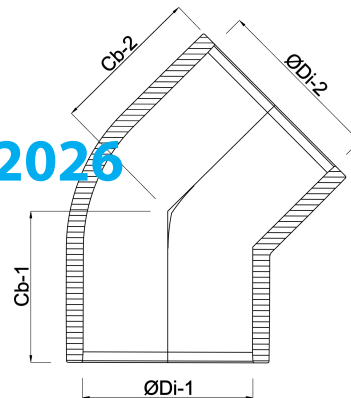

TECHNICAL SPECIFICATIONS

Colour	grey
Material	PVC-U
Size	200 mm
Connection	glue socket
Pressure	10 bar

DIMENSIONS

Cb-1	156 mm
Cb-2	156 mm
ØDi-1	200 mm
ØDi-2	200 mm
β	45 °

Last modified date: 14/03/2026

Bosta UK Ltd.
Reflection House
Olding Road