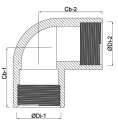

**Profec Nr. 2A Bend 90° cast
iron galvanised 2" female
thread 25bar DVGW (1000226)**

TECHNICAL SPECIFICATIONS

Material	cast iron
Surface treatment	galvanised
Approval	DVGW
Connection	female thread
Fitting nr.	Nr. 2A
Temperature range	-20°C - 120°C
Pressure	25 bar
Size	2"

DIMENSIONS

Cb-1	102 mm
Cb-2	102 mm
ØDi-1	2 "
ØDi-2	2 "
β	90 °

Last modified date: 13/03/2026

Bosta UK Ltd.
Reflection House
Olding Road
Bury St. Edmunds
Suffolk
IP33 3TA
T +44 (0) 1284 716580
E enquiries@bosta.co.uk
<http://www.bosta.com>