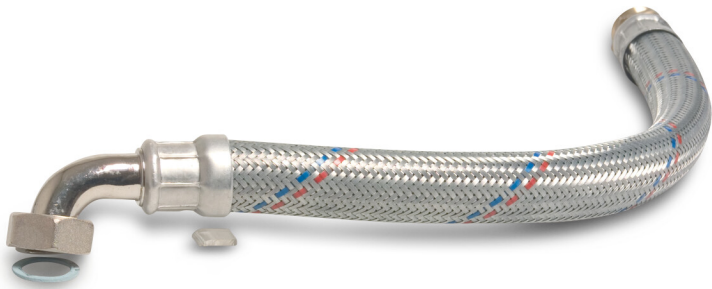

**Braided hose steel galvanised**  
**1" male thread x female**  
**threaded nut 8bar 60cm**  
**angled KTW/DVGW type**  
**angled (0920447)**

# TECHNICAL SPECIFICATIONS

Type	angled
Material	steel
Surface treatment	galvanised
Approval	KTW/DVGW
Feature	angled
Connection	male thread x female threaded nut
Temperature range	-30°C - 90°C
Pressure	8 bar
Size	1"
Length	60 cm