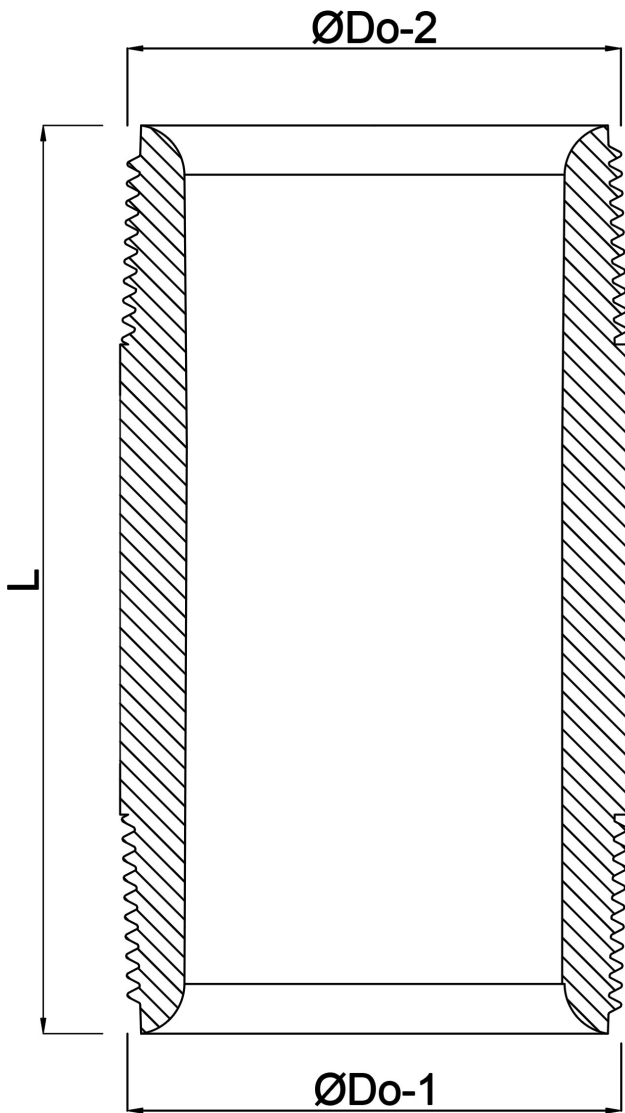

**Profec Nr. 23 Pipe nipple  
stainless steel 304 3/4" male  
thread 8bar 200 mm (0081560)**

# TECHNICAL SPECIFICATIONS

Material stainless steel 304

Connection male thread

Fitting nr. Nr. 23

Size 3/4"

Length 200 mm

Pressure 8 bar

## DIMENSIONS

L 200 mm

ØDo-1 3/4 "

ØDo-2 3/4 "

**Last modified date: 22/05/2026**

Bosta UK Ltd.  
Reflection House  
Olding Road  
Bury St. Edmunds  
Suffolk  
IP33 3TA  
T +44 (0) 1284 716580  
E [enquiries@bosta.co.uk](mailto:enquiries@bosta.co.uk)  
<http://www.bosta.com>