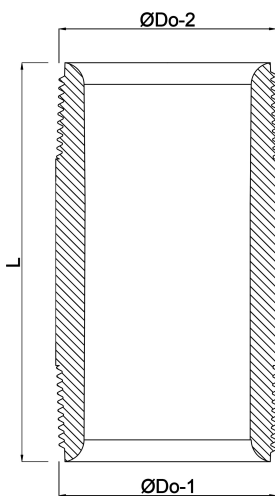

**Profec Nr. 23 Pipe nipple  
stainless steel 304 3/4" male  
thread 8bar 200 mm (0081560)**

# TECHNICAL SPECIFICATIONS

Material stainless steel 304

Connection male thread

Fitting nr. Nr. 23

Size 3/4"

Length 200 mm

Pressure 8 bar

## DIMENSIONS

L 200 mm

$\varnothing D_{o-1}$  3/4 "

$\varnothing D_{o-2}$  3/4 "

**Last modified date: 13/03/2026**

Bosta UK Ltd.  
Reflection House  
Olding Road  
Bury St. Edmunds  
Suffolk  
IP33 3TA  
T +44 (0) 1284 716580  
E [enquiries@bosta.co.uk](mailto:enquiries@bosta.co.uk)  
<http://www.bosta.com>