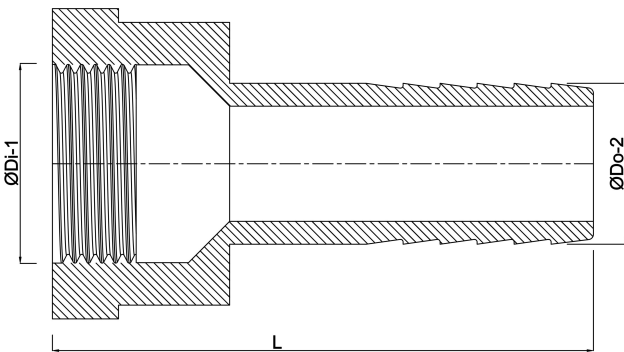

**Profec Barbed adaptor
stainless steel 316 1 1/4" x 32
mm female thread x hose tail
10bar (7043867)**

TECHNICAL SPECIFICATIONS

Material stainless steel 316

Connection female thread x hose tail

Pressure 10 bar

Size 1 1/4" x 32 mm

Spanner 50

DIMENSIONS

L 74 mm

ØDi-1 1 1/4 "

ØDo-2 32 mm

Last modified date: 27/05/2026

Bosta UK Ltd.
Reflection House
Olding Road
Bury St. Edmunds
Suffolk
IP33 3TA
T +44 (0) 1284 716580
E enquiries@bosta.co.uk
<http://www.bosta.com>