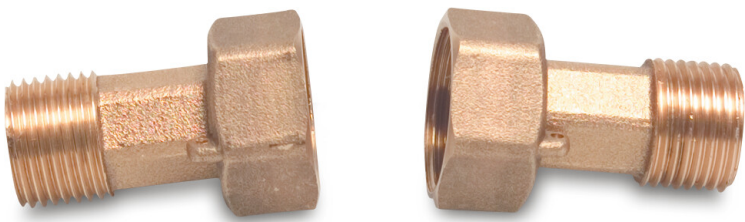

# Profec Accessories brass 1" x 3/4" female threaded nut x male thread type flat seal (0892330)

# TECHNICAL SPECIFICATIONS

Type	flat seal
Material	brass
Connection	female threaded nut x male thread
Size	1" x 3/4"

**Last modified date: 24/05/2026**

Bosta UK Ltd.  
Reflection House  
Olding Road  
Bury St. Edmunds  
Suffolk  
IP33 3TA  
T +44 (0) 1284 716580  
E [enquiries@bosta.co.uk](mailto:enquiries@bosta.co.uk)  
<http://www.bosta.com>