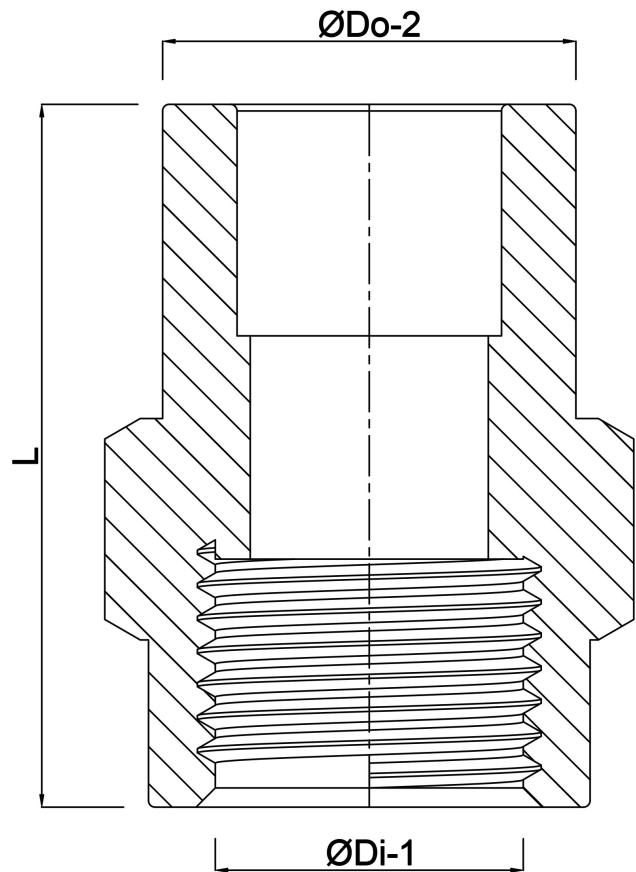

**VDL Adaptor socket PVC-U 20
mm x 1/2" spigot x female
thread 16bar grey with
stainless steel ring type
reinforced (7018171)**

V-L Van de Lande

TECHNICAL SPECIFICATIONS

Colour	grey
Type	reinforced
Material	PVC-U
Feature	with stainless steel ring
Connection	spigot x female thread
Pressure	16 bar
Size	20 mm x 1/2"

DIMENSIONS

F-1	15 mm
L	15 mm
ØDi-1	1/2 "
ØDo-2	20 "

Last modified date: 25/05/2026

Bosta UK Ltd.
Reflection House
Olding Road
Bury St. Edmunds
Suffolk
IP33 3TA
T +44 (0) 1284 716580
E enquiries@bosta.co.uk
<http://www.bosta.com>