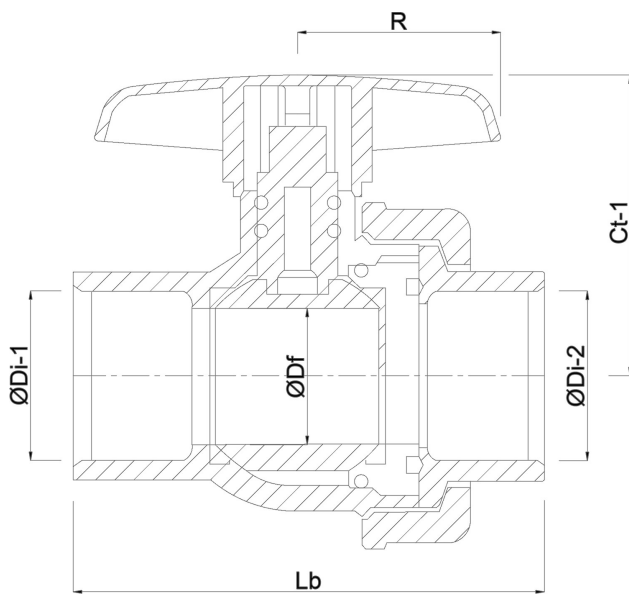

Material housing PVC-U

Material seal hytrel/EPDM

Connection female thread

Max. temperature 60 °C

Minimum medium temperature 0 °C  
(continuous)

Pressure 10 bar

Size 1/2"

DN 15

# DIMENSIONS

Ct-1 46 mm

Lb 64 mm

R 35 mm

ØDf 15 mm

ØDi-1 1/2 "

ØDi-2 1/2 "