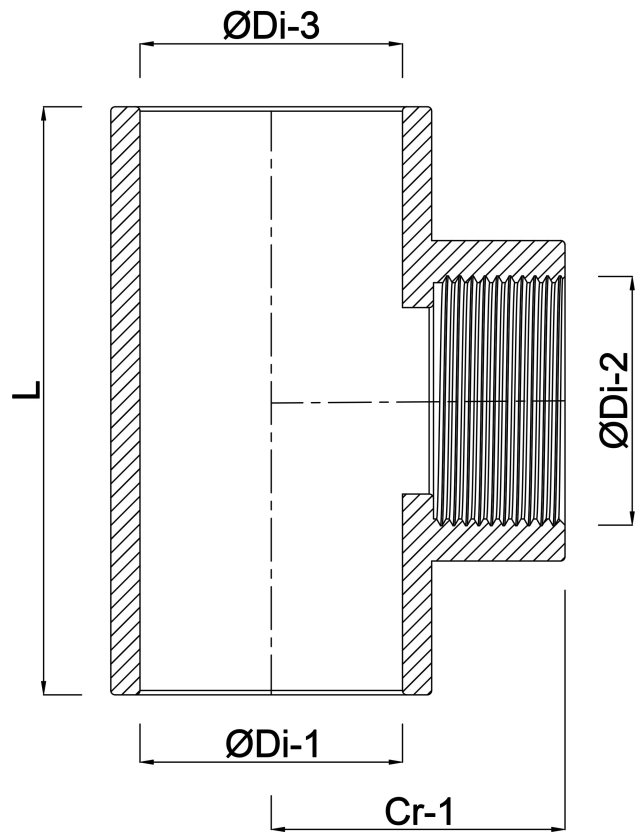

**VDL Adaptor T-piece 90° PVC-U
32 mm x 1/2" x 32 mm glue
socket x female thread x glue
socket 10bar grey (7018113)**

V-L Van de Lande

TECHNICAL SPECIFICATIONS

Colour	grey
Material	PVC-U
Pressure	10 bar
Size	32 mm x 1/2" x 32 mm
Connection	glue socket x female thread x glue socket

DIMENSIONS

Cr-1	33 mm
F-2	16 mm
L	39 mm
P-1	22 mm
P-3	22 mm
ØDi-1	32 mm
ØDi-2	1/2 "
ØDi-3	32 mm
β	90 °

Last modified date: 24/05/2026

Bosta UK Ltd.
Reflection House
Olding Road
Bury St. Edmunds
Suffolk
IP33 3TA
T +44 (0) 1284 716580
E enquiries@bosta.co.uk
<http://www.bosta.com>