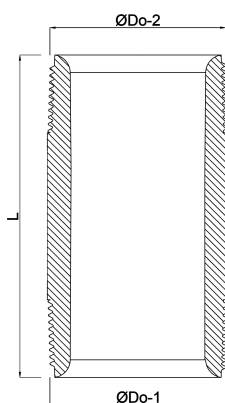

**Profec Nr. 23 Pipe nipple steel
black 3/4" male thread 16bar
300 mm (1163300)**

TECHNICAL SPECIFICATIONS

Material steel black

Connection male thread

DIN Standard DIN 2982

Fitting nr. Nr. 23

Pressure 16 bar

Size 3/4"

Length 300 mm

DIMENSIONS

L 300 mm

ØDo-1 3/4 "

ØDo-2 3/4 "

Last modified date: 14/03/2026

Bosta UK Ltd.
Reflection House
Olding Road
Bury St. Edmunds
Suffolk
IP33 3TA
T +44 (0) 1284 716580
E enquiries@bosta.co.uk
<http://www.bosta.com>