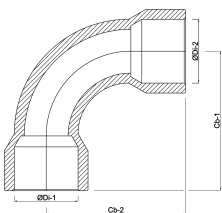

**Profec Long bend 90° PVC-U
125 mm glue socket 12,5bar
grey type made from tubing
(0110195)**

TECHNICAL SPECIFICATIONS

Colour	grey
Type	made from tubing
Material	PVC-U
Connection	glue socket
Size	125 mm
Pressure	12,5 bar

DIMENSIONS

Mold	hand formed
ØDi-1	125 mm
ØDi-2	125 mm
Cb-1	295 mm
Cb-2	295 mm
β	90 °

Last modified date: 01/10/2025

Bosta UK Ltd.
Reflection House
Olding Road
Bury St. Edmunds
Suffolk
IP33 3TA
T +44 (0) 1284 716580
E enquiries@bosta.co.uk
<http://www.bosta.com>