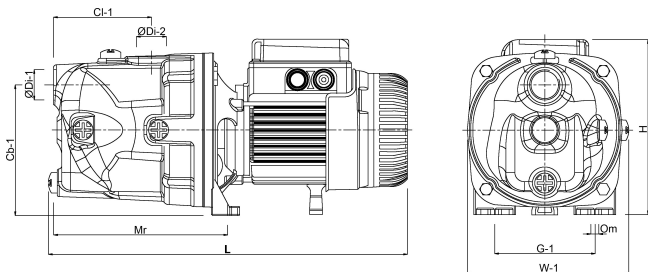

Power	2.2 kW
Ampere	8,5 - 4,9 A
BEP Capacity	7
BEP Head	28
PORlh	31.7
PORhh	25.4
PORlq	4.9
PORhq	8.4

DIMENSIONS

Cb-1	113.5 mm
Cb-1	175 mm
Cl-1	151 mm
Cr-1	107 mm
Ct-1	113.5 mm
G-1	160 mm
H	227 mm
L	595 mm
L	595 mm

LM 521 mm

Mr 282 mm

O 11 mm

W 214 mm

W-1 214 mm

ØDi-1 1 1/2 "

ØDi-2 1 1/4 "

PRODUCT INFORMATION

Suction up to 8 metres deep.

Last modified date: 08/05/2026

Bosta UK Ltd.
Reflection House
Olding Road
Bury St. Edmunds
Suffolk
IP33 3TA
T +44 (0) 1284 716580