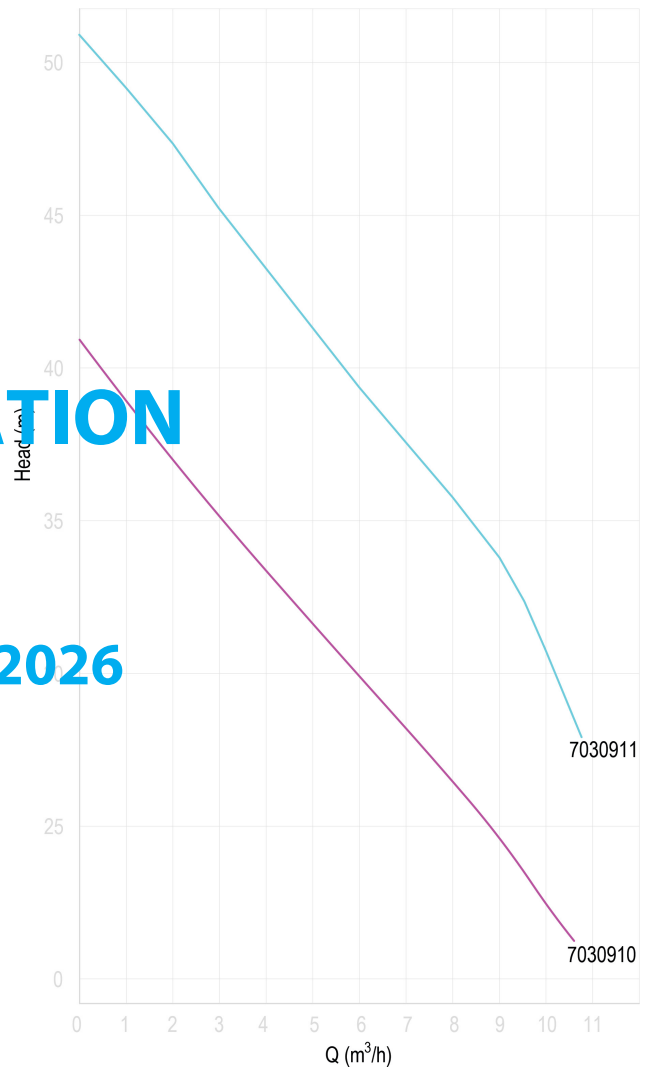

Power	2.2 kW
Ampere	8,5 - 4,9 A
BEP Capacity	7
BEP Head	28
PORlh	31.7
PORhh	25.4
PORlq	4.9
PORhq	8.4

DIMENSIONS

Cb-1	113.5 mm
Cb-1	175 mm
Cl-1	151 mm
Cr-1	107 mm
Ct-1	113.5 mm
G-1	160 mm
H	227 mm
L	595 mm
L	595 mm

LM 521 mm

Mr 282 mm

O 11 mm

W 214 mm

W-1 214 mm

ØDi-1 1 1/2 "

ØDi-2 1 1/4 "

PRODUCT INFORMATION

Suction up to 8 metres deep.

Last modified date: 08/05/2026

Bosta UK Ltd.
Reflection House
Olding Road
Bury St. Edmunds
Suffolk
IP33 3TA
T +44 (0) 1284 716580