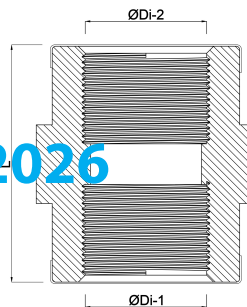

Socket PP 1 1/4" female thread 10bar grey (0330132)

TECHNICAL SPECIFICATIONS

Colour	grey
Material	PP
Connection	female thread
Pressure	10 bar
Max. temp.	80 °C
Size	1 1/4"

DIMENSIONS

F-1	24 mm
F-2	24 mm
L	53 mm
ØDi-1	1 1/4 "
ØDi-2	1 1/4 "