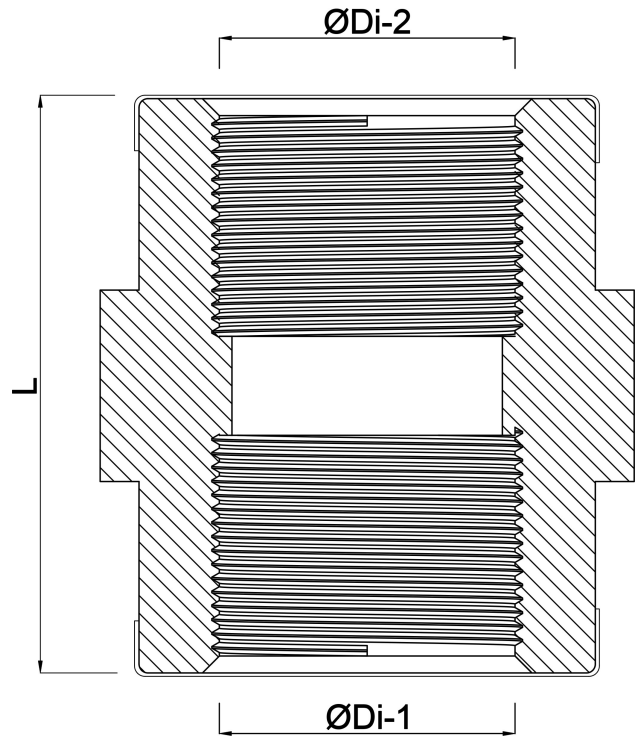

Socket PP 1 1/4" female thread 10bar grey (0330132)

TECHNICAL SPECIFICATIONS

Colour	grey
Material	PP
Connection	female thread
Pressure	10 bar
Max. temp.	80 °C
Size	1 1/4"

DIMENSIONS

F-1	24 mm
F-2	24 mm
L	53 mm
ØDi-1	1 1/4 "
ØDi-2	1 1/4 "