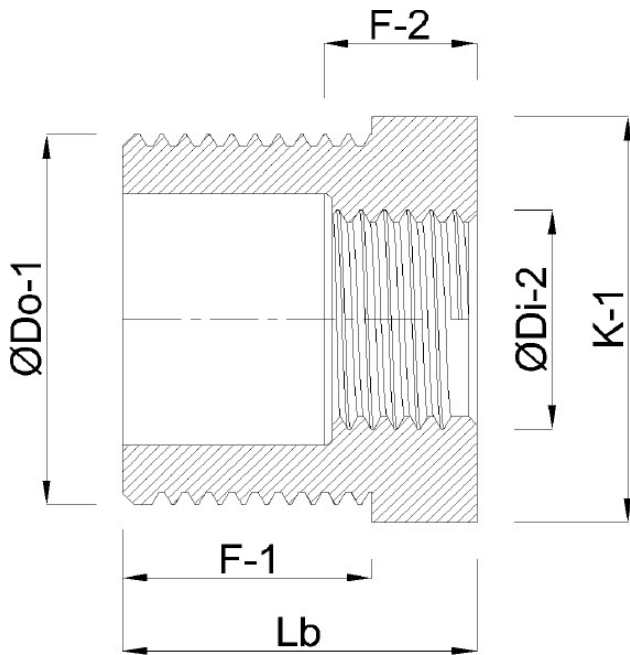

**Profec Nr. 241 Reducer bush  
stainless steel 316 1 1/2" x 3/4"  
male thread x female thread  
16bar (0080097)**

# TECHNICAL SPECIFICATIONS

Material	stainless steel 316
Connection	male thread x female thread
Fitting nr.	Nr. 241
Pressure	16 bar
Max. temp.	100 °C
Size	1 1/2" x 3/4"

## DIMENSIONS

F-1	20.5 mm
F-2	8.5 mm
K-1	49 mm
Lb	27 mm
ØDi-2	3/4 "
ØDo-1	1 1/2 "

**Last modified date: 22/06/2026**

Bosta UK Ltd.  
Reflection House  
Olding Road  
Bury St. Edmunds  
Suffolk  
IP33 3TA  
T +44 (0) 1284 716580  
E [enquiries@bosta.co.uk](mailto:enquiries@bosta.co.uk)  
<http://www.bosta.com>