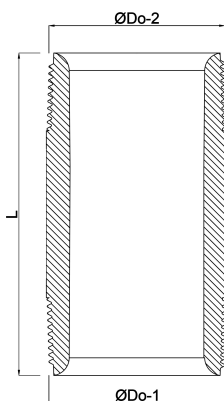

**Profec Nr. 23 Pipe nipple steel
black 1/2" male thread 16bar
300 mm (1162300)**

TECHNICAL SPECIFICATIONS

Material steel black

Connection male thread

DIN Standard DIN 2982

Fitting nr. Nr. 23

Pressure 16 bar

Size 1/2"

Length 300 mm

DIMENSIONS

L 300 mm

ØDo-1 1/2 "

ØDo-2 1/2 "

Last modified date: 14/03/2026

Bosta UK Ltd.
Reflection House
Olding Road
Bury St. Edmunds
Suffolk
IP33 3TA
T +44 (0) 1284 716580
E enquiries@bosta.co.uk
<http://www.bosta.com>