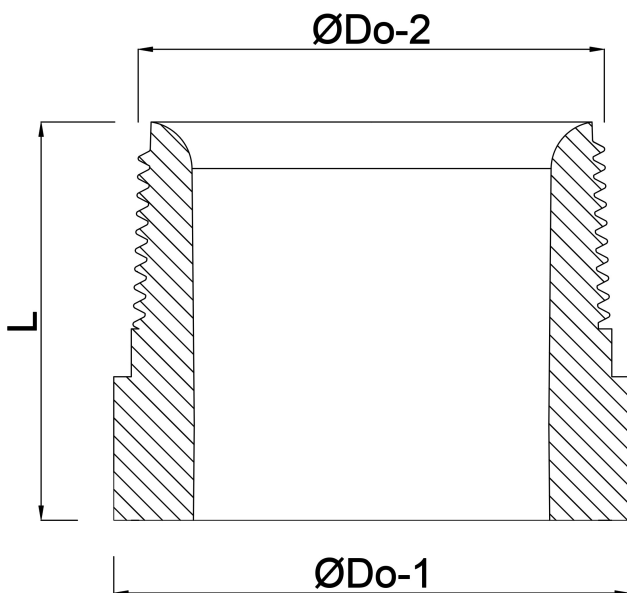

**Weld nipple steel 4" x 114,3
mm male thread x butt welding
15cm (0200572)**

TECHNICAL SPECIFICATIONS

Material	steel
Connection	male thread x butt welding
Size	4" x 114,3 mm
Length	15 cm

DIMENSIONS

L	150 mm
ØDo-1	114.3 mm
ØDo-2	4 "