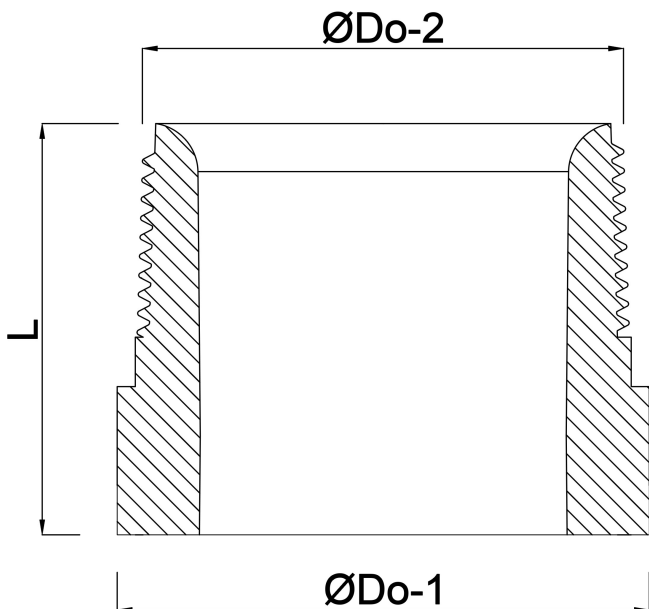

**Weld nipple steel 4" x 114,3
mm male thread x butt welding
15cm (0200572)**

TECHNICAL SPECIFICATIONS

Material	steel
Connection	male thread x butt welding
Size	4" x 114,3 mm
Length	15 cm

DIMENSIONS

L	150 mm
ØDo-1	114.3 mm
ØDo-2	4 "