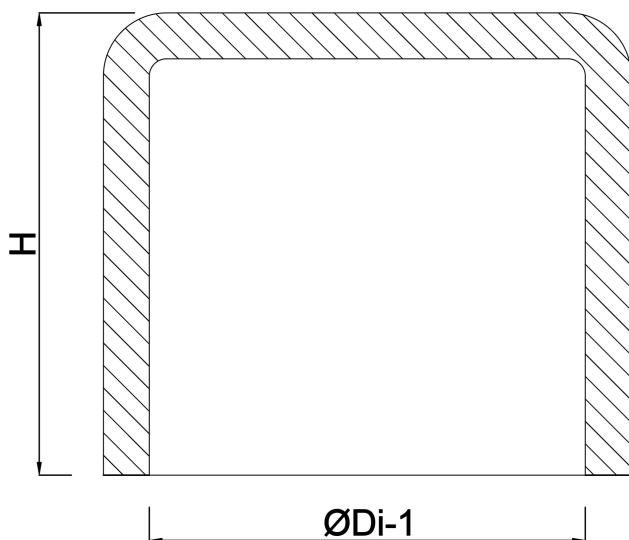

VDL Cap PVC-U 16 mm glue socket 16bar grey (7002811)

VL Van de Lande

TECHNICAL SPECIFICATIONS

Colour grey

Material PVC-U

Size 16 mm

Connection glue socket

Pressure 16 bar

DIMENSIONS

H 24 mm

P-1 14 mm

ØDi-1 16 mm

Last modified date: 24/05/2026

Bosta UK Ltd.
Reflection House
Olding Road
Bury St. Edmunds
Suffolk
IP33 3TA
T +44 (0) 1284 716580
E enquiries@bosta.co.uk
<http://www.bosta.com>