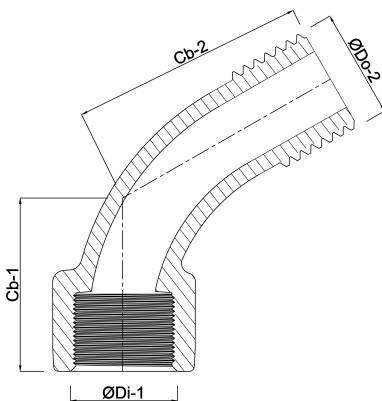

**Profec Nr. 121 Elbow 45°
stainless steel 316 1 1/2"
female thread x male thread
10bar (0081246)**

TECHNICAL SPECIFICATIONS

Material	stainless steel 316
Connection	female thread x male thread
Fitting nr.	Nr. 121
Pressure	10 bar
Size	1 1/2"

DIMENSIONS

Cb-1	33 mm
Cb-2	57 mm
ØDi-1	1 1/2 "
ØDo-2	1 1/2 "
β	45 °

Last modified date: 13/03/2026

Bosta UK Ltd.
Reflection House
Olding Road
Bury St. Edmunds
Suffolk
IP33 3TA
T +44 (0) 1284 716580
E enquiries@bosta.co.uk
<http://www.bosta.com>