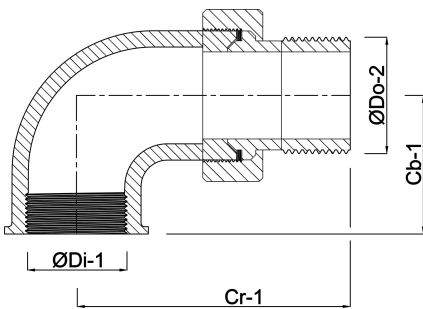

**Profec Nr. 956 Union elbow 90°
brass 1/2" female thread x
male thread 40bar type conical
(0710431)**

TECHNICAL SPECIFICATIONS

Type	conical
Material	brass
Connection	female thread x male thread
Fitting nr.	Nr. 956
Size	1/2"
Pressure	40 bar

DIMENSIONS

Cb-1	21 mm
Cr-1	51 mm
ØDi-1	1/2 "
ØDo-1	1/2 "
β	90 °

Last modified date: 13/03/2026

Bosta UK Ltd.
Reflection House
Olding Road
Bury St. Edmunds
Suffolk
IP33 3TA
T +44 (0) 1284 716580
E enquiries@bosta.co.uk
<http://www.bosta.com>