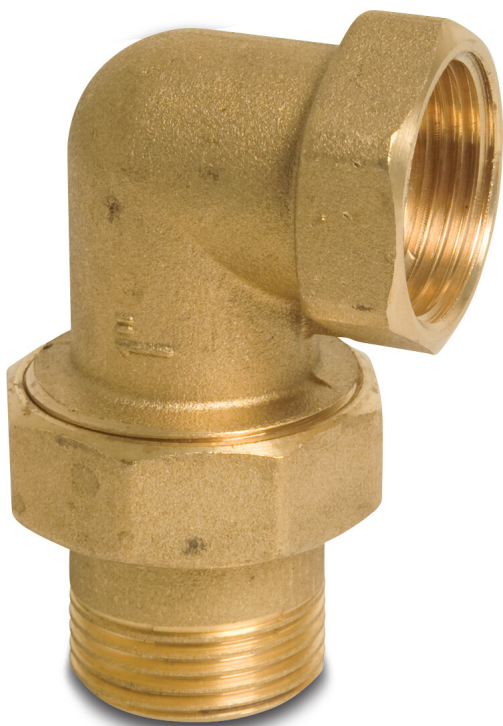

**Profec Nr. 956 Union elbow 90°
brass 1/2" female thread x
male thread 40bar type conical
(0710431)**

TECHNICAL SPECIFICATIONS

Type	conical
Material	brass
Connection	female thread x male thread
Fitting nr.	Nr. 956
Size	1/2"
Pressure	40 bar

DIMENSIONS

Cb-1	21 mm
Cr-1	51 mm
ØDi-1	1/2 "
ØDo-1	1/2 "
β	90 °

Last modified date: 24/05/2026

Bosta UK Ltd.
Reflection House
Olding Road
Bury St. Edmunds
Suffolk
IP33 3TA
T +44 (0) 1284 716580
E enquiries@bosta.co.uk
<http://www.bosta.com>