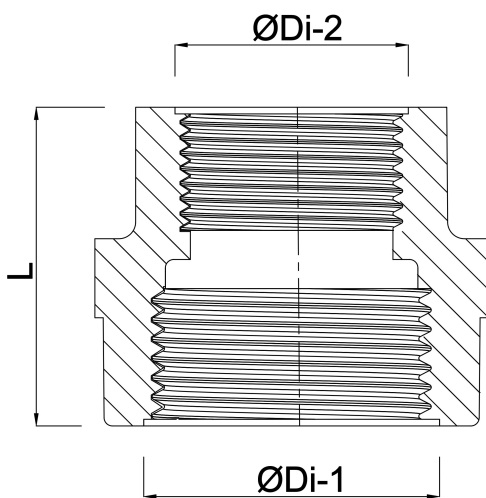

**Profec Nr. 240 Reducer socket
stainless steel 316 1" x 3/4"
female thread 16bar (0080061)**

TECHNICAL SPECIFICATIONS

Material stainless steel 316

Connection female thread

Fitting nr. Nr. 240

Max. temp. 100 °C

Size 1" x 3/4"

Pressure 16 bar

DIMENSIONS

L 40 mm

ØDi-1 1 "

ØDi-2 3/4 "

Last modified date: 01/10/2025

Bosta UK Ltd.
Reflection House
Olding Road
Bury St. Edmunds
Suffolk
IP33 3TA
T +44 (0) 1284 716580
E enquiries@bosta.co.uk
<http://www.bosta.com>