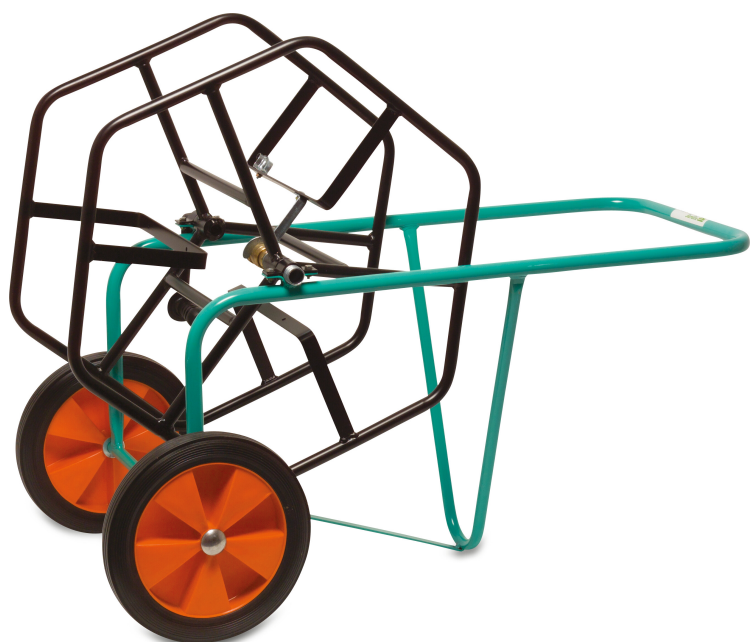

Hose reel trolley steel painted green/black (0500192)

TECHNICAL SPECIFICATIONS

Colour	green/black
Material	steel
Surface treatment	painted
Suitable for	270m 12,5mm hose
Suitable for	150m 19mm hose
Suitable for	70m 25mm hose
Hose connection	3/4" male thread

PRODUCT INFORMATION

Steel wheels with pneumatic tyres (not as shown). Shrink wrapped.
Fully assembled.

Last modified date: 07/03/2026

Bosta UK Ltd.
Reflection House
Olding Road
Bury St. Edmunds
Suffolk
IP33 3TA
T +44 (0) 1284 716580
E enquiries@bosta.co.uk
<http://www.bosta.com>