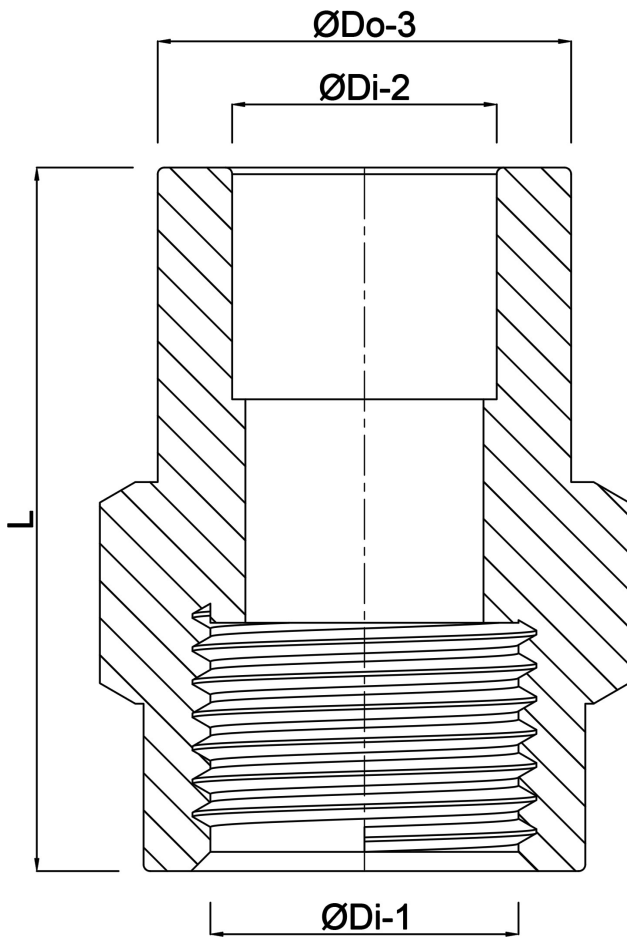

**Profec Adaptor socket PVC-U
16/25 mm x 1/2" glue
socket/glue spigot x female
thread 16bar grey with
stainless steel ring type
reinforced (0100371)**

TECHNICAL SPECIFICATIONS

Colour	grey
Type	reinforced
Material	PVC-U
Feature	with stainless steel ring
Connection	glue socket/glue spigot x female thread
Pressure	16 bar
Size	16/25 mm x 1/2"

DIMENSIONS

L	41 mm
ØDi-1	1/2 "
ØDi-2	16 mm
ØDo-3	25 mm

Last modified date: 22/05/2026

Bosta UK Ltd.
Reflection House
Olding Road
Bury St. Edmunds
Suffolk
IP33 3TA
T +44 (0) 1284 716580
E enquiries@bosta.co.uk
<http://www.bosta.com>