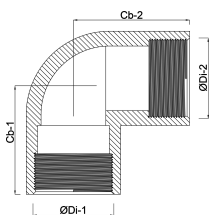

Profec Nr. 90 Elbow 90° cast iron black 4" female thread 25bar DVGW (1109012)

TECHNICAL SPECIFICATIONS

Material cast iron black

Approval DVGW

Connection female thread

Fitting nr. Nr. 90

Temperature range -20°C - 120°C

Pressure 25 bar

Size 4"

DIMENSIONS

Cb-1 100 mm

Cb-2 100 mm

ØDi-1 4 "

ØDi-2 4 "

β 90 °