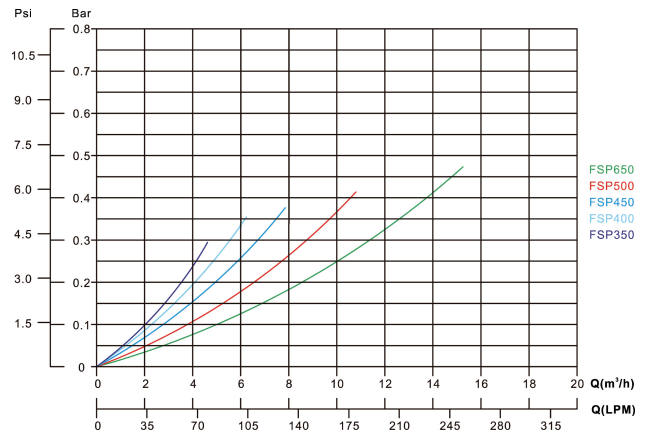

Flotide Pool filter set PE 50 mm / 1 1/2" metric/imperial glue socket 2bar 230VAC grey type FSP350-6W (7024683)

FLOTIDE

TECHNICAL SPECIFICATIONS

Colour	grey
Material	PE
Connection	metric/imperial glue socket
Voltage	230VAC
Frequency	50 Hz
Pressure	2 bar
Max. temp.	40 °C
Type	FSP350-6W
Size	50 mm / 1 1/2"
Diameter	350 mm
Weight	16.3 kg
Sand	20 kg
Max flow rate	4 m ³ /h
Pump	SS020
Max. pool vol.	20 m ³

DIMENSIONS

A 555 mm

B 14 " inch

B 580 mm

PRODUCT INFORMATION

Blow moulded polyethylene filter tank with top mount 6-way valve and centrifugal pump with pre-filter.

Features:

- Designed for domestic pools
- Simple operation with 6-way multi-port valve