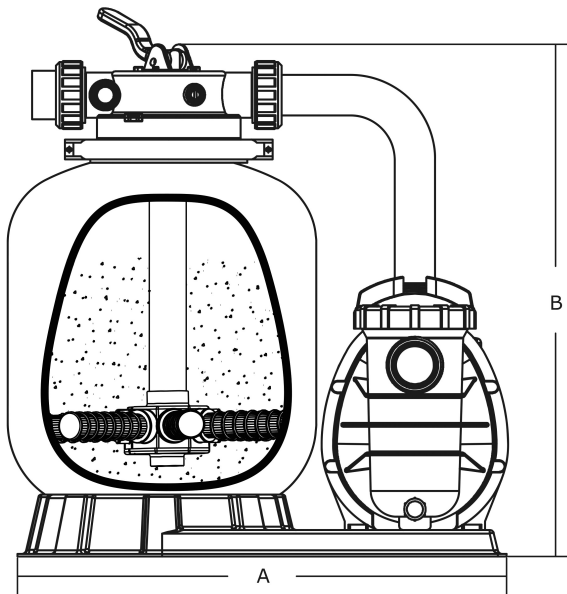

Flotide Pool filter set PE 50 mm / 1 1/2" metric/imperial glue socket 2bar 230VAC grey type FSP350-6W (7024683)

FLOTIDE

TECHNICAL SPECIFICATIONS

Colour	grey
Material	PE
Connection	metric/imperial glue socket
Voltage	230VAC
Frequency	50 Hz
Pressure	2 bar
Max. temp.	40 °C
Type	FSP350-6W
Size	50 mm / 1 1/2"
Diameter	350 mm
Weight	16.3 kg
Sand	20 kg
Max flow rate	4 m ³ /h
Pump	SS020
Max. pool vol.	20 m ³

DIMENSIONS

A 555 mm

B 14 " inch

B 580 mm

PRODUCT INFORMATION

Blow moulded polyethylene filter tank with top mount 6-way valve and centrifugal pump with pre-filter.

Features:

- Designed for domestic pools
- Simple operation with 6-way multi-port valve