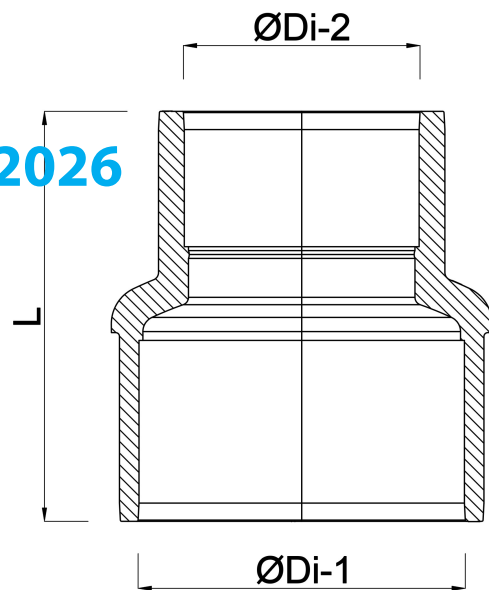

**Profec Reducer socket PVC-U
125 mm x 90 mm glue socket
16bar grey (0110677)**

TECHNICAL SPECIFICATIONS

Colour grey

Material PVC-U

Connection glue socket

Pressure 16 bar

Size 125 mm x 90 mm

DIMENSIONS

L 158 mm

ØDi-1 125 mm

ØDi-2 90 mm

Last modified date: 13/03/2026

Bosta UK Ltd.
Reflection House
Olding Road
Bury St. Edmunds
Suffolk
IP33 3TA
T +44 (0) 1284 716580
E enquiries@bosta.co.uk

<http://www.bosta.com>