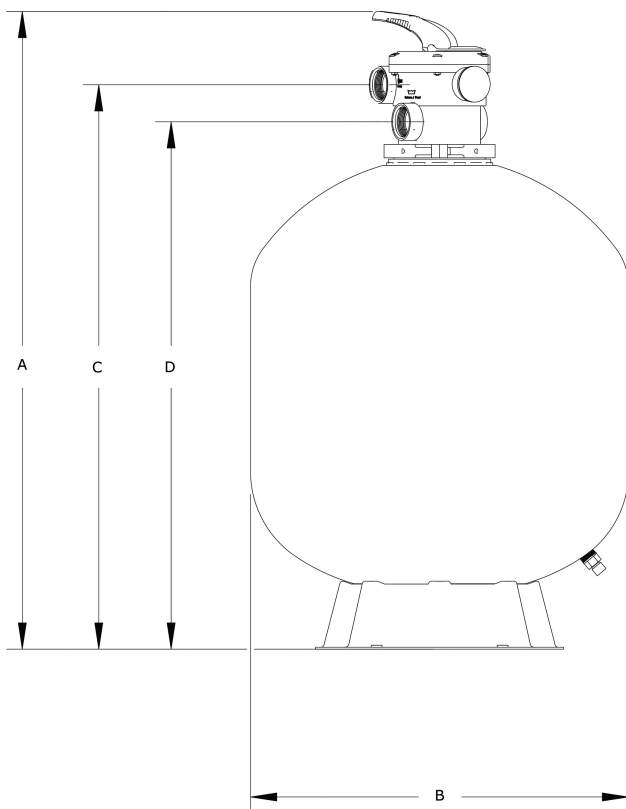

**Sand filter PP 50 mm / 1 1/2"
female thread 3,75bar beige
type T620 (7043247)**

TECHNICAL SPECIFICATIONS

Colour	beige
Material	PP
Connection	female thread
Pressure	3,75 bar
Max. temp.	43 °C
Type	T620
Capacity	14 m ³ /h
Size	50 mm / 1 1/2"
Diameter	620 mm
Weight	14 kg
Sand	150 kg
Filter area	0.29 m ²
Max. pool vol.	70 m ³

DIMENSIONS

A	962 mm
B	24.5 "

B 25 " inch

B 620 mm

C 852 mm

D 792 mm

PRODUCT INFORMATION

Features: