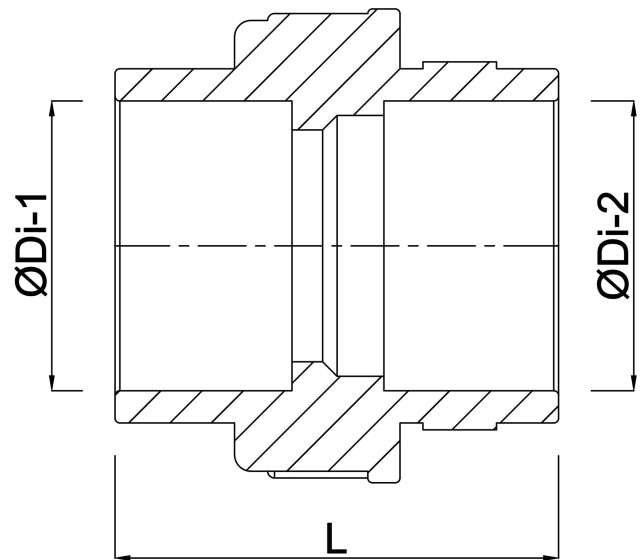

VDL Union coupler PVC-U 25 mm glue socket 16bar grey type A (7002845)

VL Van de Lande

TECHNICAL SPECIFICATIONS

Colour grey

Type A

Material PVC-U

Material seal EPDM

Connection glue socket

Size 25 mm

Pressure 16 bar

DIMENSIONS

K-2 36 mm

L 61 mm

ØDi-1 25 mm

ØDi-2 25 mm

Last modified date: 24/05/2026