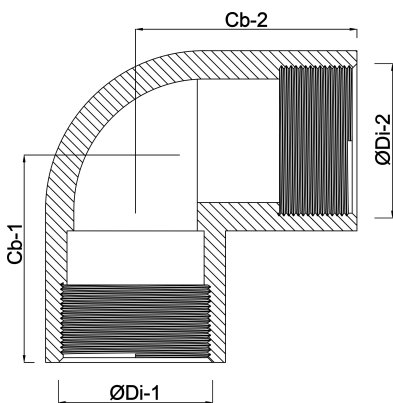

Profec Nr. 2 Bend 90° brass 1/2" female thread 40bar (0710278)

TECHNICAL SPECIFICATIONS

Material	brass
Connection	female thread
Fitting nr.	Nr. 2
Pressure	40 bar
Size	1/2"

DIMENSIONS

\varnothing Di-1	1/2 "
\varnothing Di-2	1/2 "
Cb-1	53 mm
Cb-2	53 mm
β	90 °