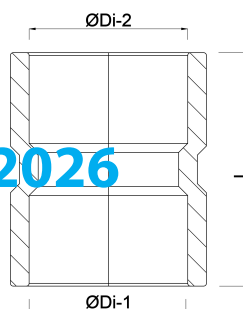

**VDL Socket PVC-U 250 mm
glue socket 7.5bar grey type
made from tubing (7018060)**

V-L Van de Lande

TECHNICAL SPECIFICATIONS

Colour grey

Material PVC-U

Connection glue socket

Type made from tubing

Size 250 mm

Pressure 7.5 bar

DIMENSIONS

L 342 mm

P-1 137 mm

P-2 137 mm

ØDi-1 280 mm

ØDi-2 280 mm

Last modified date: 14/03/2026