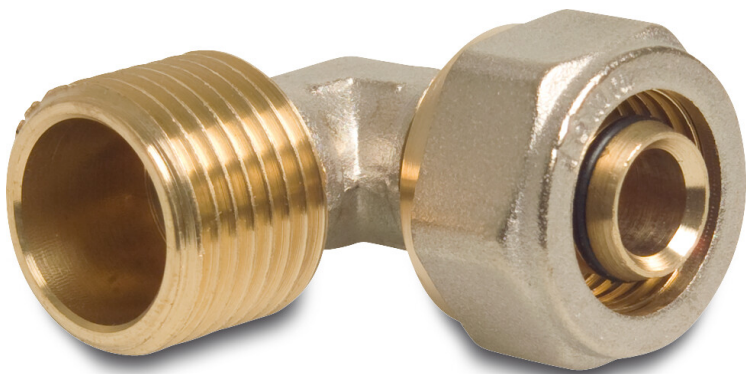

**Profec Adaptor elbow 90° brass
nickel plated 20 mm x 3/4"
compression x male thread
type Alu-PE-X (0702068)**

TECHNICAL SPECIFICATIONS

Type	Alu-PE-X
Material	brass
Surface treatment	nickel plated
Connection	compression x male thread
Max. temp.	120 °C
Size	20 mm x 3/4"

DIMENSIONS

Cb-1	28 mm
Cb-2	28 mm
F-1	12 mm
F-2	8 mm
K-1	30 mm
ØDi-1	3/4 "
ØDi-2	20 mm

PRODUCT INFORMATION

Suitable for multilayer pipe

Last modified date: 24/05/2026

Bosta UK Ltd.
Reflection House
Olding Road
Bury St. Edmunds
Suffolk
IP33 3TA
T +44 (0) 1284 716580
E enquiries@bosta.co.uk
<http://www.bosta.com>