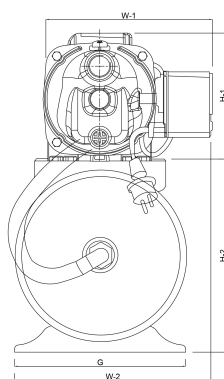

# TECHNICAL SPECIFICATIONS

Colour green/white

Material cast iron

Pump body cast iron

Material impeller 1 technopolymer A

Tank 20ltr ltr

Connection female thread

Voltage 230VAC

Size 1"

Weight 19.8 kg

Power 0.75 kW

Height 500 mm

Ampere 5,1 A

Max flow rate 3.6 m<sup>3</sup>/h

BEP Capacity 24.7

BEP Head 2.72

## DIMENSIONS

H-1 204 mm

H-2 296 mm

L 492 mm

Lb 413 mm

Length 492 mm

W-1 256 mm

W-2 301 mm

Width 301 mm

ØDi-1 1 "

ØDi-2 1 "