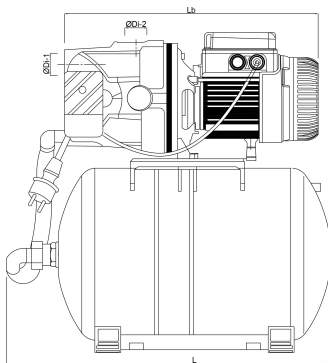

# TECHNICAL SPECIFICATIONS

Colour green/white

Material cast iron

Pump body cast iron

Material impeller 1 technopolymer A

Tank 20ltr ltr

Connection female thread

Voltage 230VAC

Size 1"

Weight 19.8 kg

Power 0.75 kW

Height 500 mm

Ampere 5,1 A

Max flow rate 3.6 m<sup>3</sup>/h

BEP Capacity 24.7

BEP Head 2.72

## DIMENSIONS

H-1 204 mm

H-2 296 mm

L 492 mm

Lb 413 mm

Length 492 mm

W-1 256 mm

W-2 301 mm

Width 301 mm

ØDi-1 1 "

ØDi-2 1 "