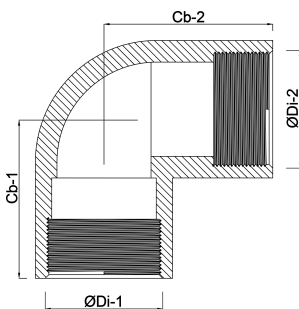

**Profec Nr. 90 Elbow 90°
stainless steel 316 1/8" female
thread 16bar (0080005)**

TECHNICAL SPECIFICATIONS

Material stainless steel 316

Connection female thread

Fitting nr. Nr. 90

Pressure 16 bar

Max. temp. 100 °C

Size 1/8"

DIMENSIONS

Cb-1 16 mm

Cb-2 16 mm

ØDi-1 1/8 "

ØDi-2 1/8 "

β 90 °

Last modified date: 13/03/2026