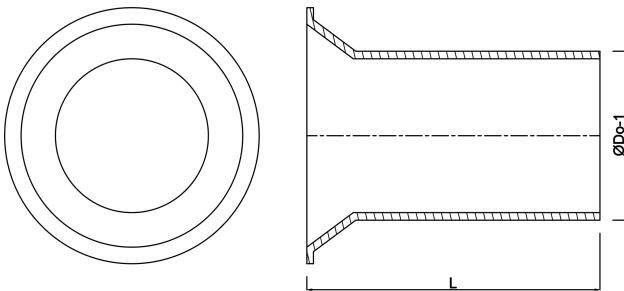

TECHNICAL SPECIFICATIONS

Type made from tubing

Material PVC

Connection glue spigot

Size 125 mm

DIMENSIONS

L 207 mm

ØDo-1 125 mm

Last modified date: 25/05/2026

Bosta UK Ltd.
Reflection House
Olding Road
Bury St. Edmunds
Suffolk
IP33 3TA
T +44 (0) 1284 716580