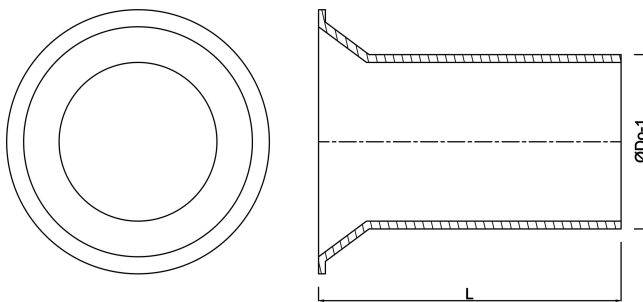

TECHNICAL SPECIFICATIONS

Type made from tubing

Material PVC

Connection glue spigot

Size 125 mm

DIMENSIONS

L 207 mm

ØDo-1 125 mm

Last modified date: 14/03/2026

Bosta UK Ltd.
Reflection House
Olding Road
Bury St. Edmunds
Suffolk
IP33 3TA