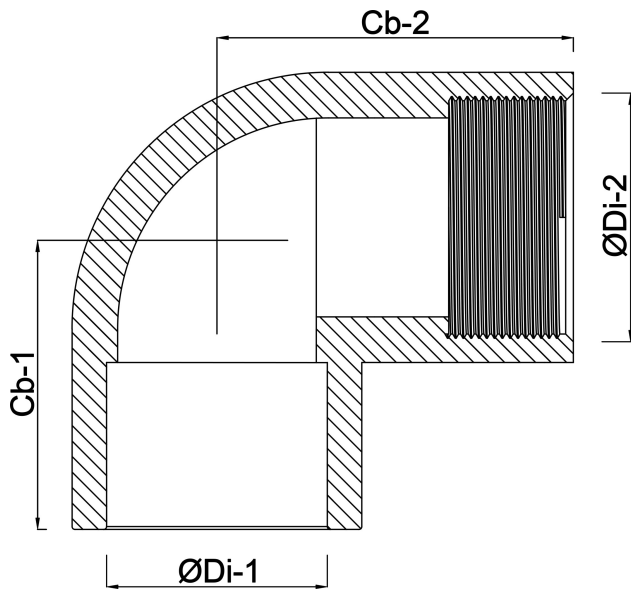

**VDL Adaptor elbow 90° PVC-U
63 mm x 2" glue socket x
female thread 16bar grey with
stainless steel ring type
reinforced (7002637)**

V-L Van de Lande

TECHNICAL SPECIFICATIONS

Colour	grey
Type	reinforced
Material	PVC-U
Feature	with stainless steel ring
Connection	glue socket x female thread
Size	63 mm x 2"
Pressure	16 bar

DIMENSIONS

Cb-1	72 mm
Cb-2	72 mm
ØDi-1	63 mm
ØDi-2	2"

Last modified date: 24/05/2026

Bosta UK Ltd.
Reflection House
Olding Road
Bury St. Edmunds
Suffolk
IP33 3TA
T +44 (0) 1284 716580
E enquiries@bosta.co.uk
<http://www.bosta.com>