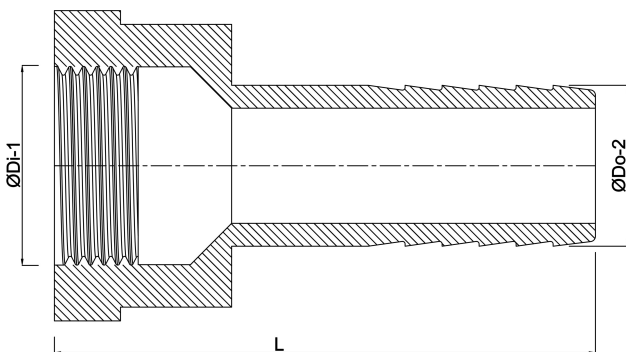

**Profec Barbed adaptor
stainless steel 316 3/4" x 19
mm female thread x hose tail
10bar (7043865)**

TECHNICAL SPECIFICATIONS

Material stainless steel 316

Connection female thread x hose tail

Pressure 10 bar

Size 3/4" x 19 mm

Spanner 32

DIMENSIONS

L 63.5 mm

ØDi-1 3/4 "

ØDo-2 19 mm

Last modified date: 27/05/2026

Bosta UK Ltd.
Reflection House
Olding Road
Bury St. Edmunds
Suffolk
IP33 3TA
T +44 (0) 1284 716580
E enquiries@bosta.co.uk
<http://www.bosta.com>