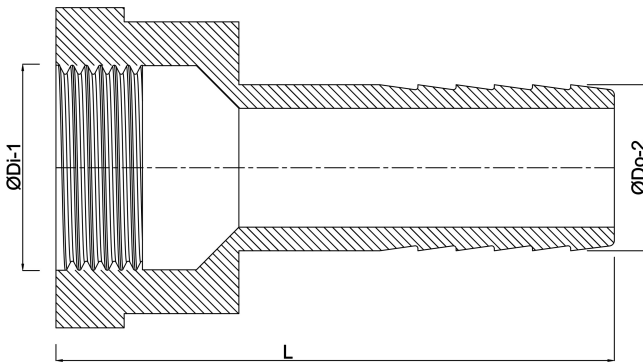

**Profec Barbed adaptor
stainless steel 316 3/4" x 19
mm female thread x hose tail
10bar (7043865)**

TECHNICAL SPECIFICATIONS

Material stainless steel 316

Connection female thread x hose tail

Pressure 10 bar

Size 3/4" x 19 mm

Spanner 32

DIMENSIONS

L 63.5 mm

\varnothing Di-1 3/4 "

\varnothing Do-2 19 mm

Last modified date: 01/05/2026

Bosta UK Ltd.
Reflection House
Olding Road
Bury St. Edmunds
Suffolk
IP33 3TA
T +44 (0) 1284 716580
E enquiries@bosta.co.uk
<http://www.bosta.com>